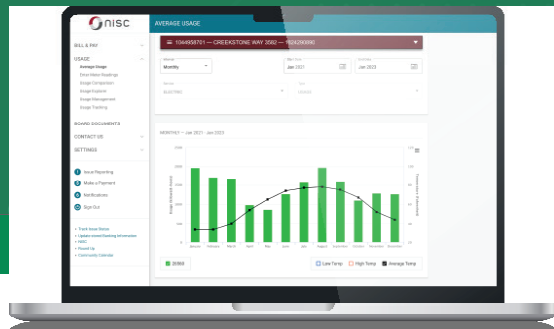

# UPGRADE COMING SOON!

**New Look. New Experience. Same SmartHub.**

Manage your account like never before with the new, improved SmartHub web application. A simplified yet enhanced design is coming your way, November 1. This new version of SmartHub puts your usage and payment details front and center for fast, easy access and the simplified menu structure makes navigating the site a breeze. Don't have a SmartHub account? Enroll today! Scan the QR code or log in to register.